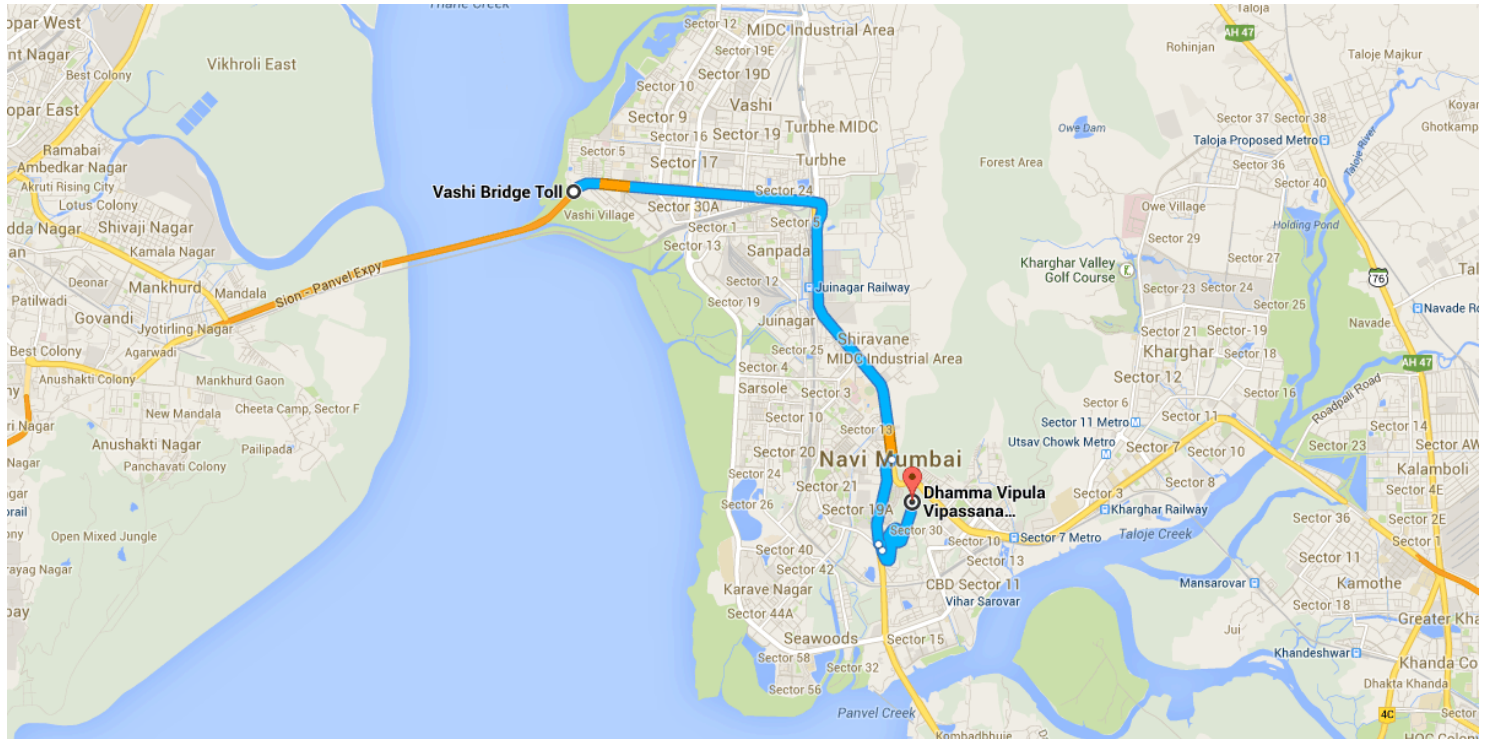

Directions from Vashi Bridge Toll to Dhamma Vipula Vipassana Meditation Center, Plot No 91 A

○ Vashi Bridge Toll

This route has tolls.

Sion - Panvel Expy, Vashi Village, Sector 7, Vashi, Navi Mumbai, Maharashtra 400703

1. Head **north-east** on **Sion - Panvel Expy**

 - Partial toll road
 - Pass by Shri Datta Mandir (on the right in 3.3 km)

7.8 km
2. Turn **right** at Adarsh Elearning Pvt. Ltd. onto **Thane-Belapur Rd/Uran Rd**

 - Continue to follow Uran Rd
 - Pass by Wonders Park (on the right in 850 m)

1.3 km
3. Turn **left** at **Jagatguru Aadi Shankracharya Marg**

130 m
4. Continue straight onto **Parsik Hill Rd**

 - Pass by MTNL Radio Pecting Bas Station (on the right in 1.6 km)
 - Destination will be on the right